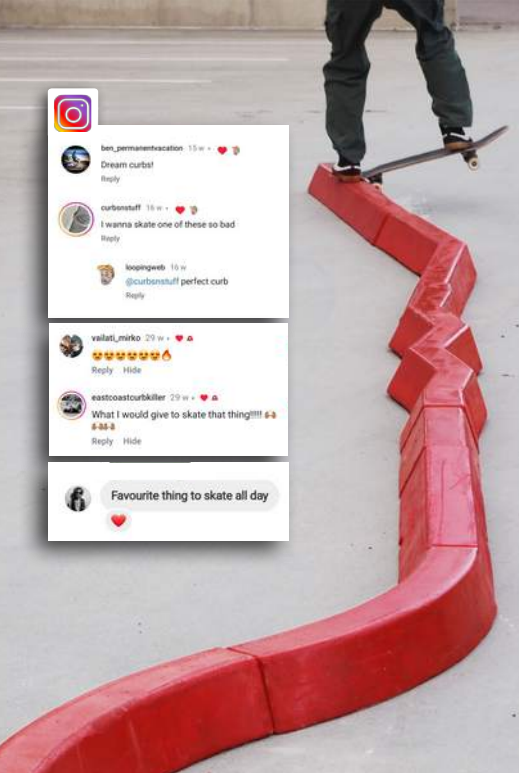

Kysy lisää yksityiskohdista

Instagram post showing comments on a photo of the red curb. The post is from user **ben_permanentvacation** and has received several replies. The comments are:

- ben_permanentvacation** 15 w · 🍷❤️
Dream curb!
Reply
- curbonstuff** 16 w · ❤️🍷
I wanna skate one of these so bad
Reply
- logingweb** 15 w
@curbonstuff perfect curb
Reply
- vallat_mikko** 29 w · 🍷❤️🔥🔥🔥
Reply Hide
- vasttaastourkittler** 29 w · ❤️🍷
What I would give to skate that thing!!!! 🍷
Reply Hide