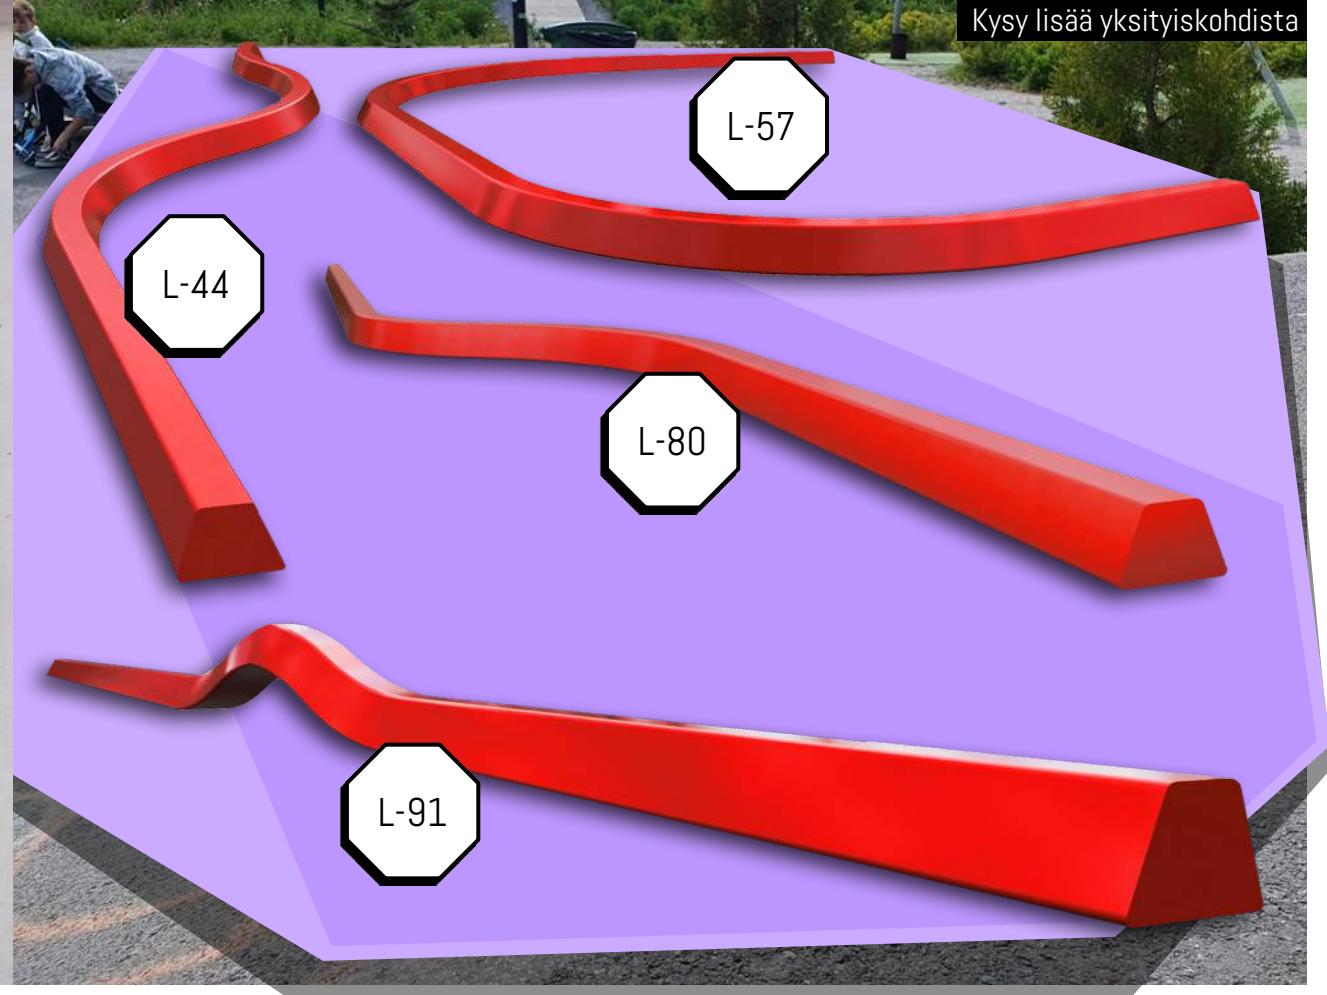

L-44

L-57

L-80

L-91