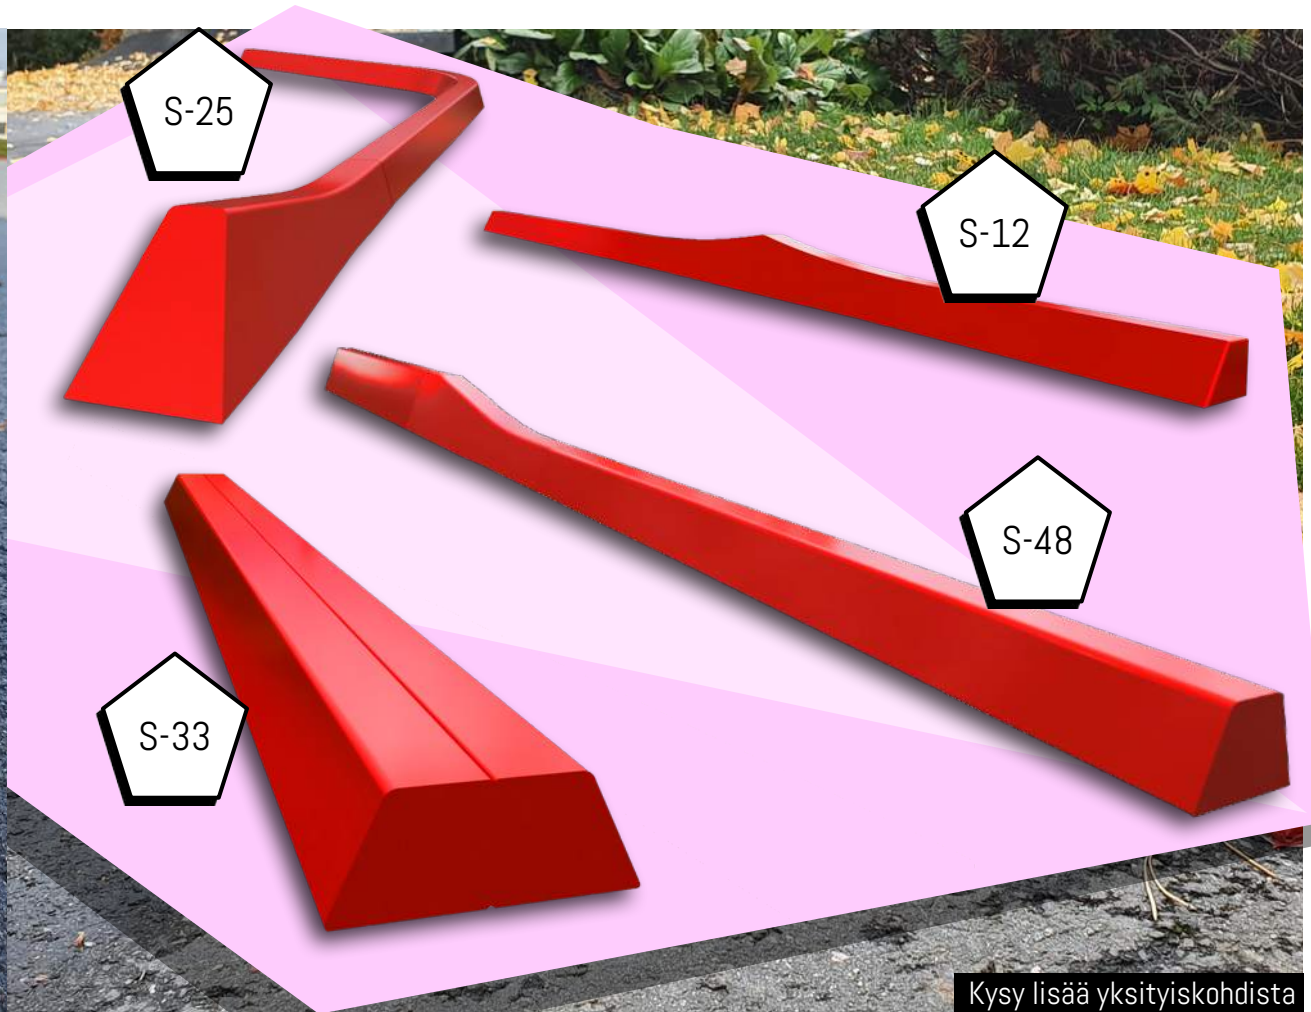

Kysy lisää yksityiskohdista