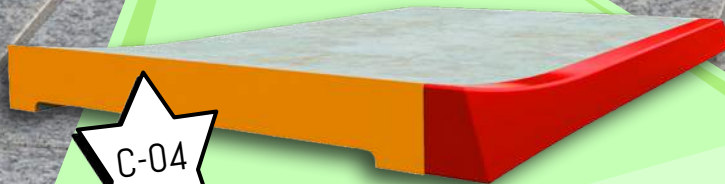

Huikeat
Erikois-ratkaisut

Kysy lisää yksityiskohdista