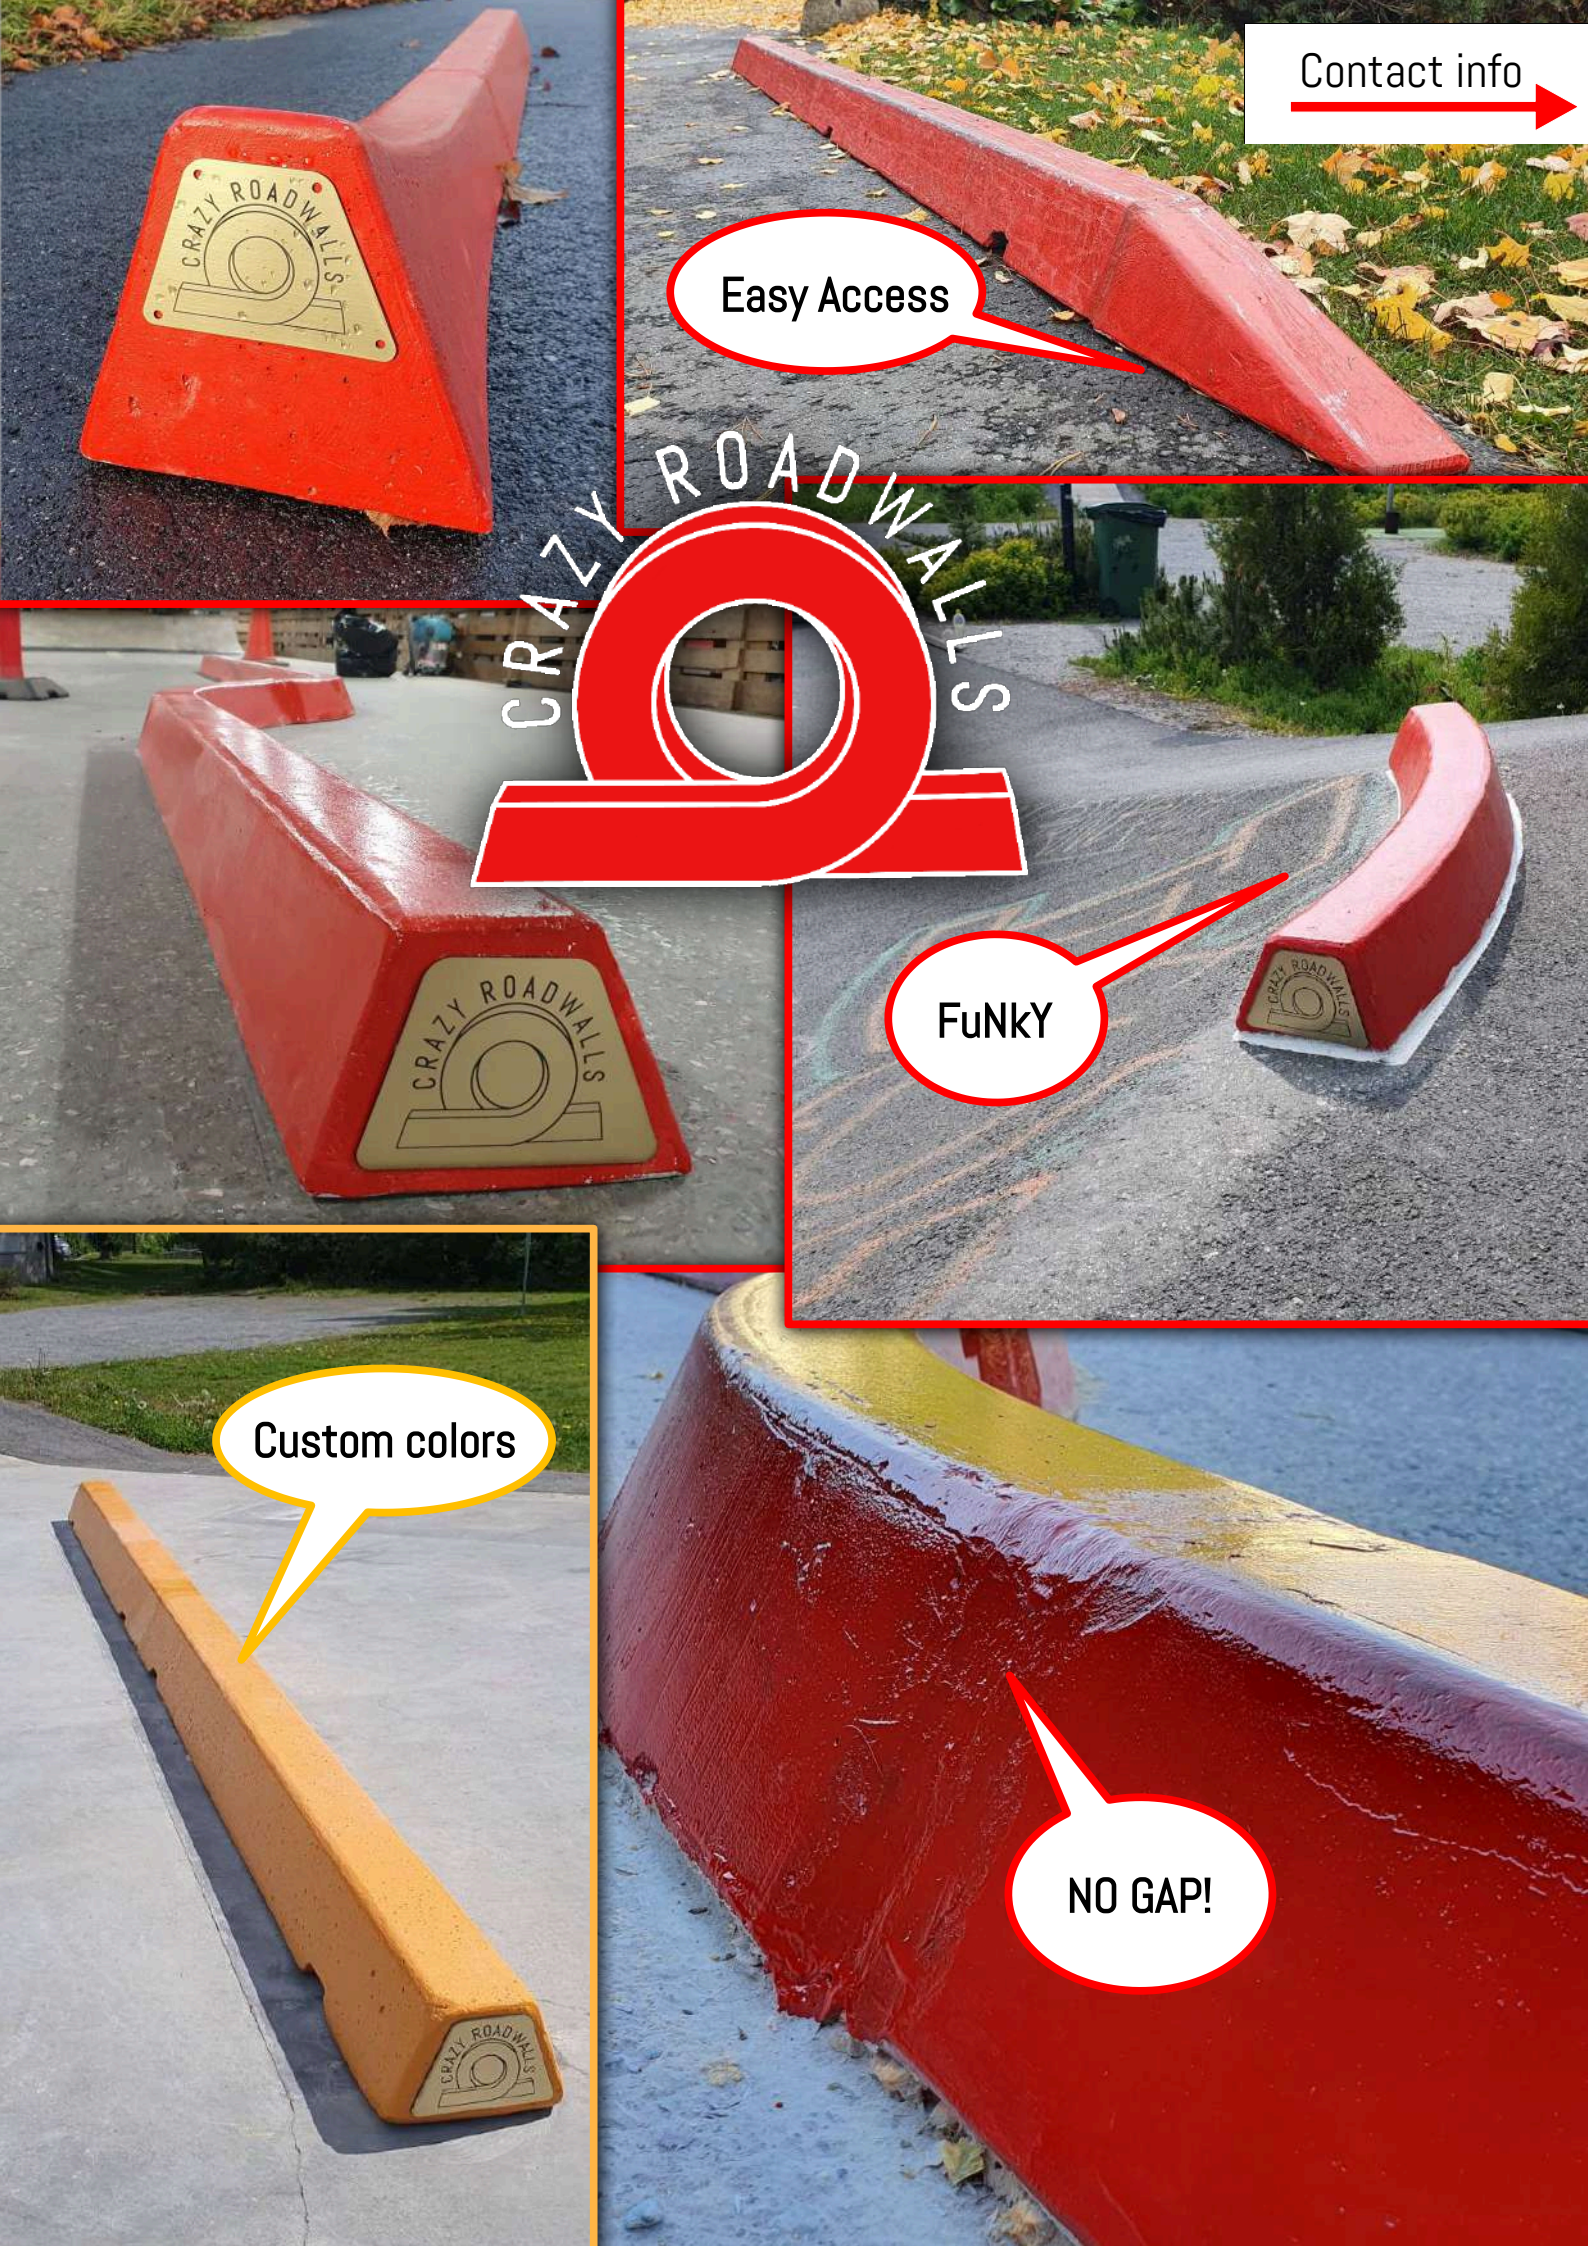

Contact info →

Easy Access

CRAZY ROAD WALLS

FuNKY

Custom colors

NO GAP!